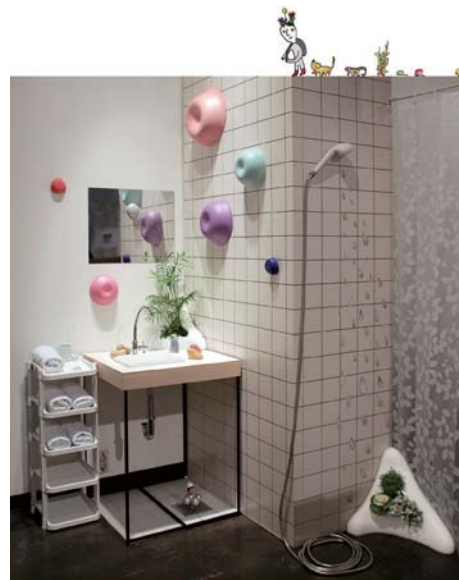

오조 O Zo

Tranquil Tears _ 15F _ Canvas on print _ 2015

김진희 Debbie Jinhee Kim
Ambivalence1 _ 65x65cm _ MixedMedia _ 2015

안소연 Soyeon An
Kyoonai (Fantasy- Complementing Home Furnishing Goods)
mixed materials _ 2014